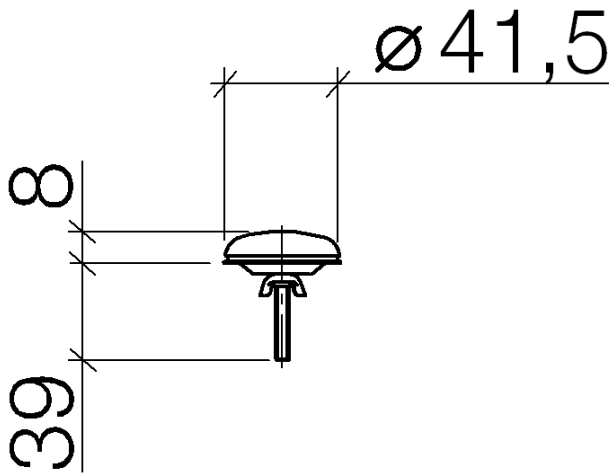

12 715 970

Fits: IMO, LULU, MADISON, MEM, TARA,
CL.1, LISSÉ, VAIA, META, CYO

	Brushed Dark Platinum	12 715 970-99
	Chrome	12 715 970-00
	brushed chrome	12 715 970-04
	Brushed Platinum	12 715 970-06
	Platinum	12 715 970-08
	Durabrand (23kt Gold)	12 715 970-09
	Dark Chrome	12 715 970-19
	Light Gold	12 715 970-26
	Brushed Light Gold	12 715 970-27
	Brushed Durabrand (23kt Gold)	12 715 970-28
	Matte Black	12 715 970-33
	Brushed Bronze	12 715 970-42
	Brushed Champagne (22kt Gold)	12 715 970-46
	Champagne (22kt Gold)	12 715 970-47
	Brushed Chrome	12 715 970-93

Cover for tap hole - Brushed Dark Platinum

IMO

12 715 970

12 715 970

12 715 970

Parts for other
finishes can be found
here: [Chrome](#)